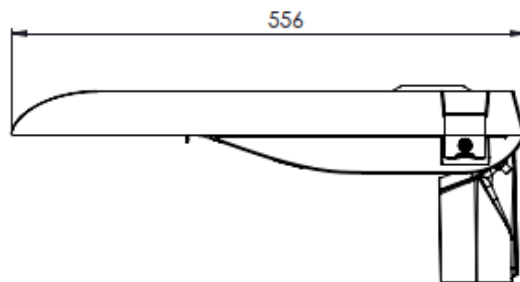

Available in 12 LED and 24 HE Versions with Luminaire Efficacy up to 173 lm/W.

SPECIFICATION

Feature	24 HE	12
Light Source	High power 5050 LEDs	Philips Fastflex DPX G4 LED module
Number of LEDs	24	12
Power Consumption	11 - 58W	9 - 5W
Correlated Colour Temperature	4000K, 3000K, 2700K, 2200K	Neutral white, 4000K or warm white 3000K
Glare Class	Up to G3	
Colour Rendering Index	>70	
Optical Cover	PMMA or PC Lenses	
Luminaire Luminous Flux	1511 ~ 9338 lm	1028 ~ 6360 lm
Luminaire Efficacy	Up to 167 lm/W	Up to 125 lm/W
Electrical Class	I	
Control System Input	DALI	
Lumen Maintenance Input	L90 > 100,000 hours (1200mA, Ta = 25°C)	L80 > 100,000 hours (1000mA, Ta = 25°C) L90 > 100,000 hours (750mA, Ta = 15°C)
Driver Current	200mA ~ 1200mA	200mA ~ 1500mA (in 50mA steps)
Surge Protection	10kV Com. Mode 6 kV Diff. Mode to IEC 61000-4-5	
Dimming Control	Multi step dimming	
Lighting Regulation	Mini Photocell, 7-pin ANSI NEMA Socket, Zhage book 18 socket(s), Wireless CMS options	
Operating Temperature	-40°C to +30°C	
Installation Height	5-12m	
Installation	SE Ø 34-42mm or Ø42-60mm, PT Ø 42-60mm or Ø 60-76mm	
Post Top / Side Entry Tilt	-10°, -5°, 0°, 5°, 10°	
Material	High pressure die cast aluminium (housing)	
Finish	High pressure die cast LM6 aluminium (polyester powder coat cured under heat)	
Colours	Polyester powdercoat in RAL colours. Light grey (RAL7035), other RAL colours available on request	
Ingress Protection	IP66	
Wind Area (SCx)	0.040m ²	0.040m ²
Weight	5.2kg	5.0kg

P852K

TECHNICAL DATASHEET

60mm Side Entry

60mm Post Top

76mm Post Top

Accessories :-

Front back and side external shields available