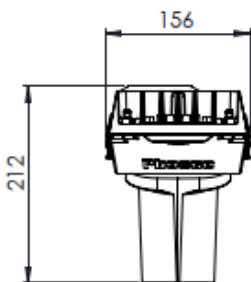

Available in 12 LED and 24 HE Versions with Luminaire Efficacy up to 173 lm/W.

SPECIFICATION

Feature	24 HE	12
Light Source	High power 5050 LEDs	Philips Fastflex DPX G4 LED module
Number of LEDs	24	12
Power Consumption	11 - 58W	9 - 5W
Correlated Colour Temperature	4000K, 3000K, 2700K, 2200K	Neutral white, 4000K or warm white 3000K
Glare Class	Up to G3	
Colour Rendering Index	>70	
Optical Cover	PMMA or PC Lenses	
Luminaire Luminous Flux	1511 ~ 9338 lm	1028 ~ 6360 lm
Luminaire Efficacy	Up to 167 lm/W	Up to 125 lm/W
Electrical Class	I	
Control System Input	DALI	
Lumen Maintenance Input	L90 > 100,000 hours (1200mA, Ta = 25°C)	L80 > 100,000 hours (1000mA, Ta = 25°C) L90 > 100,000 hours (750mA, Ta = 15°C)
Driver Current	200mA ~ 1200mA	200mA ~ 1500mA (in 50mA steps)
Surge Protection	10kV Com. Mode 6 kV Diff. Mode to IEC 61000-4-5	
Dimming Control	Multi step dimming	
Lighting Regulation	Mini Photocell, 7-pin ANSI NEMA Socket, Zhage book 18 socket(s), Wireless CMS options	
Operating Temperature	-40°C to +30°C	
Installation Height	5-12m	
Installation	SE Ø 34-42mm or Ø42-60mm, PT Ø 42-60mm or Ø 60-76mm	
Post Top / Side Entry Tilt	-10°, -5°, 0°, 5°, 10°	
Material	High pressure die cast aluminium (housing)	
Finish	High pressure die cast LM6 aluminium (polyester powder coat cured under heat)	
Colours	Polyester powdercoat in RAL colours. Light grey (RAL7035), other RAL colours available on request	
Ingress Protection	IP66	
Wind Area (SCx)	0.040m ²	0.040m ²
Weight	5.2kg	5.0kg

P852K

TECHNICAL DATASHEET

60mm Side Entry

60mm Post Top

76mm Post Top

Accessories :-

Front back and side external shields available