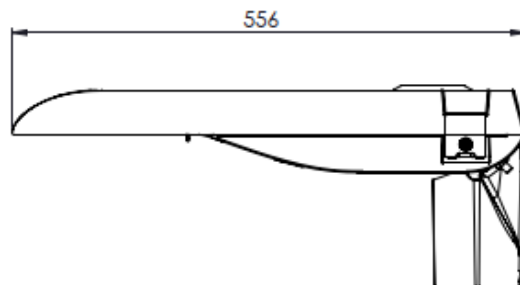

Available in 12 LED and 24 HE Versions with Luminaire Efficacy up to 173 lm/W.

SPECIFICATION

Feature	24 HE	12
Light Source	High power 5050 LEDs	Philips Fastflex DPX G4 LED module
Number of LEDs	24	12
Power Consumption	11 - 58W	9 - 5W
Correlated Colour Temperature	4000K, 3000K, 2700K, 2200K	Neutral white, 4000K or warm white 3000K
Glare Class	Up to G3	
Colour Rendering Index	>70	
Optical Cover	PMMA or PC Lenses	
Luminaire Luminous Flux	1511 ~ 9338 lm	1028 ~ 6360 lm
Luminaire Efficacy	Up to 167 lm/W	Up to 125 lm/W
Electrical Class	I	
Control System Input	DALI	
Lumen Maintenance Input	L90 > 100,000 hours (1200mA, Ta = 25°C)	L80 > 100,000 hours (1000mA, Ta = 25°C) L90 > 100,000 hours (750mA, Ta = 15°C)
Driver Current	200mA ~ 1200mA	200mA ~ 1500mA (in 50mA steps)
Surge Protection	10kV Com. Mode 6 kV Diff. Mode to IEC 61000-4-5	
Dimming Control	Multi step dimming	
Lighting Regulation	Mini Photocell, 7-pin ANSI NEMA Socket, Zhage book 18 socket(s), Wireless CMS options	
Operating Temperature	-40°C to +30°C	
Installation Height	5-12m	
Installation	SE Ø 34-42mm or Ø42-60mm, PT Ø 42-60mm or Ø 60-76mm	
Post Top / Side Entry Tilt	-10°, -5°, 0°, 5°, 10°	
Material	High pressure die cast aluminium (housing)	
Finish	High pressure die cast LM6 aluminium (polyester powder coat cured under heat)	
Colours	Polyester powdercoat in RAL colours. Light grey (RAL7035), other RAL colours available on request	
Ingress Protection	IP66	
Wind Area (SCx)	0.040m ²	0.040m ²
Weight	5.2kg	5.0kg

P852K

TECHNICAL DATASHEET

60mm Side Entry

60mm Post Top

76mm Post Top

Accessories :-

Front back and side external shields available