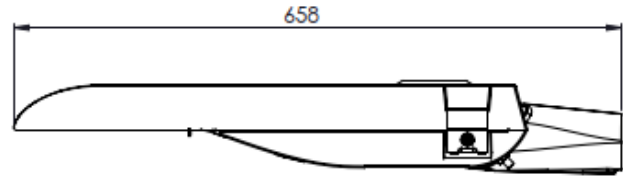

Available in 12 LED and 24 HE Versions with Luminaire Efficacy up to 173 lm/W.

SPECIFICATION

Feature	24 HE	12
Light Source	High power 5050 LEDs	Philips Fastflex DPX G4 LED module
Number of LEDs	24	12
Power Consumption	11 - 58W	9 - 5W
Correlated Colour Temperature	4000K, 3000K, 2700K, 2200K	Neutral white, 4000K or warm white 3000K
Glare Class	Up to G3	
Colour Rendering Index	>70	
Optical Cover	PMMA or PC Lenses	
Luminaire Luminous Flux	1511 ~ 9338 lm	1028 ~ 6360 lm
Luminaire Efficacy	Up to 167 lm/W	Up to 125 lm/W
Electrical Class	I	
Control System Input	DALI	
Lumen Maintenance Input	L90 > 100,000 hours (1200mA, Ta = 25°C)	L80 > 100,000 hours (1000mA, Ta = 25°C) L90 > 100,000 hours (750mA, Ta = 15°C)
Driver Current	200mA ~ 1200mA	200mA ~ 1500mA (in 50mA steps)
Surge Protection	10kV Com. Mode 6 kV Diff. Mode to IEC 61000-4-5	
Dimming Control	Multi step dimming	
Lighting Regulation	Mini Photocell, 7-pin ANSI NEMA Socket, Zhage book 18 socket(s), Wireless CMS options	
Operating Temperature	-40°C to +30°C	
Installation Height	5-12m	
Installation	SE Ø 34-42mm or Ø42-60mm, PT Ø 42-60mm or Ø 60-76mm	
Post Top / Side Entry Tilt	-10°, -5°, 0°, 5°, 10°	
Material	High pressure die cast aluminium (housing)	
Finish	High pressure die cast LM6 aluminium (polyester powder coat cured under heat)	
Colours	Polyester powdercoat in RAL colours. Light grey (RAL7035), other RAL colours available on request	
Ingress Protection	IP66	
Wind Area (SCx)	0.040m ²	0.040m ²
Weight	5.2kg	5.0kg

P852K

TECHNICAL DATASHEET

60mm Side Entry

60mm Post Top

76mm Post Top

Accessories :-

Front back and side external shields available