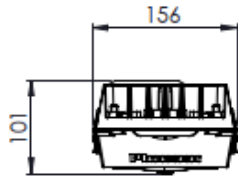

Available in 12 LED and 24 HE Versions with Luminaire Efficacy up to 173 lm/W.

SPECIFICATION

Feature	24 HE	12
Light Source	High power 5050 LEDs	Philips Fastflex DPX G4 LED module
Number of LEDs	24	12
Power Consumption	11 - 58W	9 - 5W
Correlated Colour Temperature	4000K, 3000K, 2700K, 2200K	Neutral white, 4000K or warm white 3000K
Glare Class	Up to G3	
Colour Rendering Index	>70	
Optical Cover	PMMA or PC Lenses	
Luminaire Luminous Flux	1511 ~ 9338 lm	1028 ~ 6360 lm
Luminaire Efficacy	Up to 167 lm/W	Up to 125 lm/W
Electrical Class	I	
Control System Input	DALI	
Lumen Maintenance Input	L90 > 100,000 hours (1200mA, Ta = 25°C)	L80 > 100,000 hours (1000mA, Ta = 25°C) L90 > 100,000 hours (750mA, Ta = 15°C)
Driver Current	200mA ~ 1200mA	200mA ~ 1500mA (in 50mA steps)
Surge Protection	10kV Com. Mode 6 kV Diff. Mode to IEC 61000-4-5	
Dimming Control	Multi step dimming	
Lighting Regulation	Mini Photocell, 7-pin ANSI NEMA Socket, Zhage book 18 socket(s), Wireless CMS options	
Operating Temperature	-40°C to +30°C	
Installation Height	5-12m	
Installation	SE Ø 34-42mm or Ø42-60mm, PT Ø 42-60mm or Ø 60-76mm	
Post Top / Side Entry Tilt	-10°, -5°, 0°, 5°, 10°	
Material	High pressure die cast aluminium (housing)	
Finish	High pressure die cast LM6 aluminium (polyester powder coat cured under heat)	
Colours	Polyester powdercoat in RAL colours. Light grey (RAL7035), other RAL colours available on request	
Ingress Protection	IP66	
Wind Area (SCx)	0.040m ²	0.040m ²
Weight	5.2kg	5.0kg

P852K

TECHNICAL DATASHEET

60mm Side Entry

60mm Post Top

76mm Post Top

Accessories :-

Front back and side external shields available