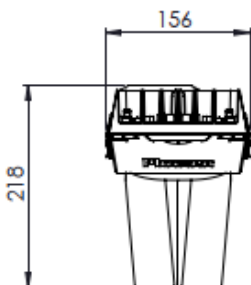

Available in 12 LED and 24 HE Versions with Luminaire Efficacy up to 173 lm/W.

SPECIFICATION

Feature	24 HE	12
Light Source	High power 5050 LEDs	Philips Fastflex DPX G4 LED module
Number of LEDs	24	12
Power Consumption	11 - 58W	9 - 5W
Correlated Colour Temperature	4000K, 3000K, 2700K, 2200K	Neutral white, 4000K or warm white 3000K
Glare Class	Up to G3	
Colour Rendering Index	>70	
Optical Cover	PMMA or PC Lenses	
Luminaire Luminous Flux	1511 ~ 9338 lm	1028 ~ 6360 lm
Luminaire Efficacy	Up to 167 lm/W	Up to 125 lm/W
Electrical Class	I	
Control System Input	DALI	
Lumen Maintenance Input	L90 > 100,000 hours (1200mA, Ta = 25°C)	L80 > 100,000 hours (1000mA, Ta = 25°C) L90 > 100,000 hours (750mA, Ta = 15°C)
Driver Current	200mA ~ 1200mA	200mA ~ 1500mA (in 50mA steps)
Surge Protection	10kV Com. Mode 6 kV Diff. Mode to IEC 61000-4-5	
Dimming Control	Multi step dimming	
Lighting Regulation	Mini Photocell, 7-pin ANSI NEMA Socket, Zhage book 18 socket(s), Wireless CMS options	
Operating Temperature	-40°C to +30°C	
Installation Height	5-12m	
Installation	SE Ø 34-42mm or Ø42-60mm, PT Ø 42-60mm or Ø 60-76mm	
Post Top / Side Entry Tilt	-10°, -5°, 0°, 5°, 10°	
Material	High pressure die cast aluminium (housing)	
Finish	High pressure die cast LM6 aluminium (polyester powder coat cured under heat)	
Colours	Polyester powdercoat in RAL colours. Light grey (RAL7035), other RAL colours available on request	
Ingress Protection	IP66	
Wind Area (SCx)	0.040m ²	0.040m ²
Weight	5.2kg	5.0kg

P852K

TECHNICAL DATASHEET

60mm Side Entry

60mm Post Top

76mm Post Top

Accessories :-

Front back and side external shields available